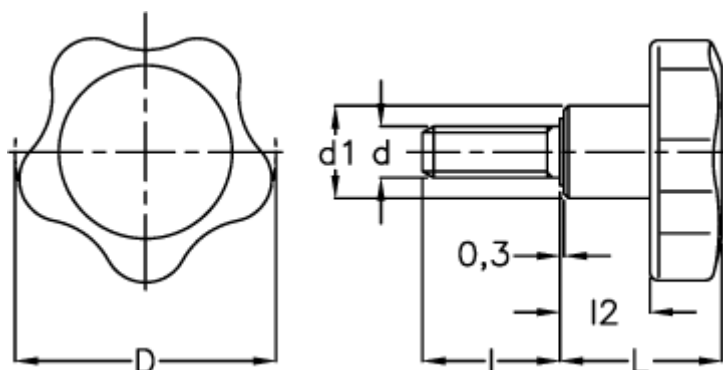

Article number: 2302166264

Description: E+G Lobe knobs
VC.692/32 SST-p-M6x30

Measures

D = 32

d1 = 14

d 6g = M6

l = 30

L = 22.5

l2 = 12.5